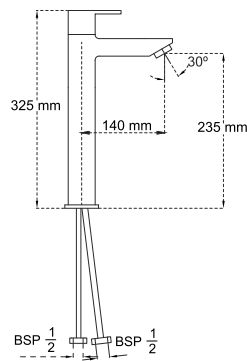

Additional