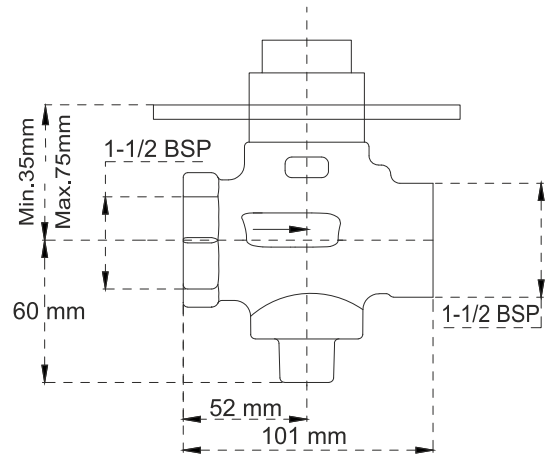

5003 ₹ 4326 /-
Metropole Flush Valve
with Square Plate 25mm

ELECTROPLATING
COATED

HIGH
PRESSURE

SMOOTH
OPERATING

LONG
LASTING

7 YEARS
WARRANTY