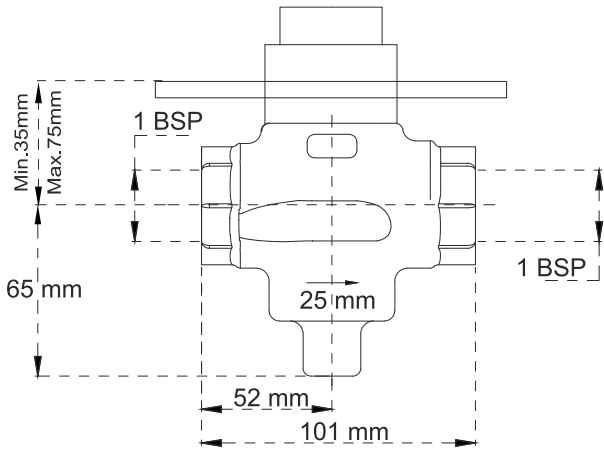

5003 ₹ 4326 /-
Metropole Flush Valve
with Square Plate 25mm

ELECTROPLATING
COATED

HIGH
PRESSURE

SMOOTH
OPERATING

LONG
LASTING

7 YEARS
WARRANTY